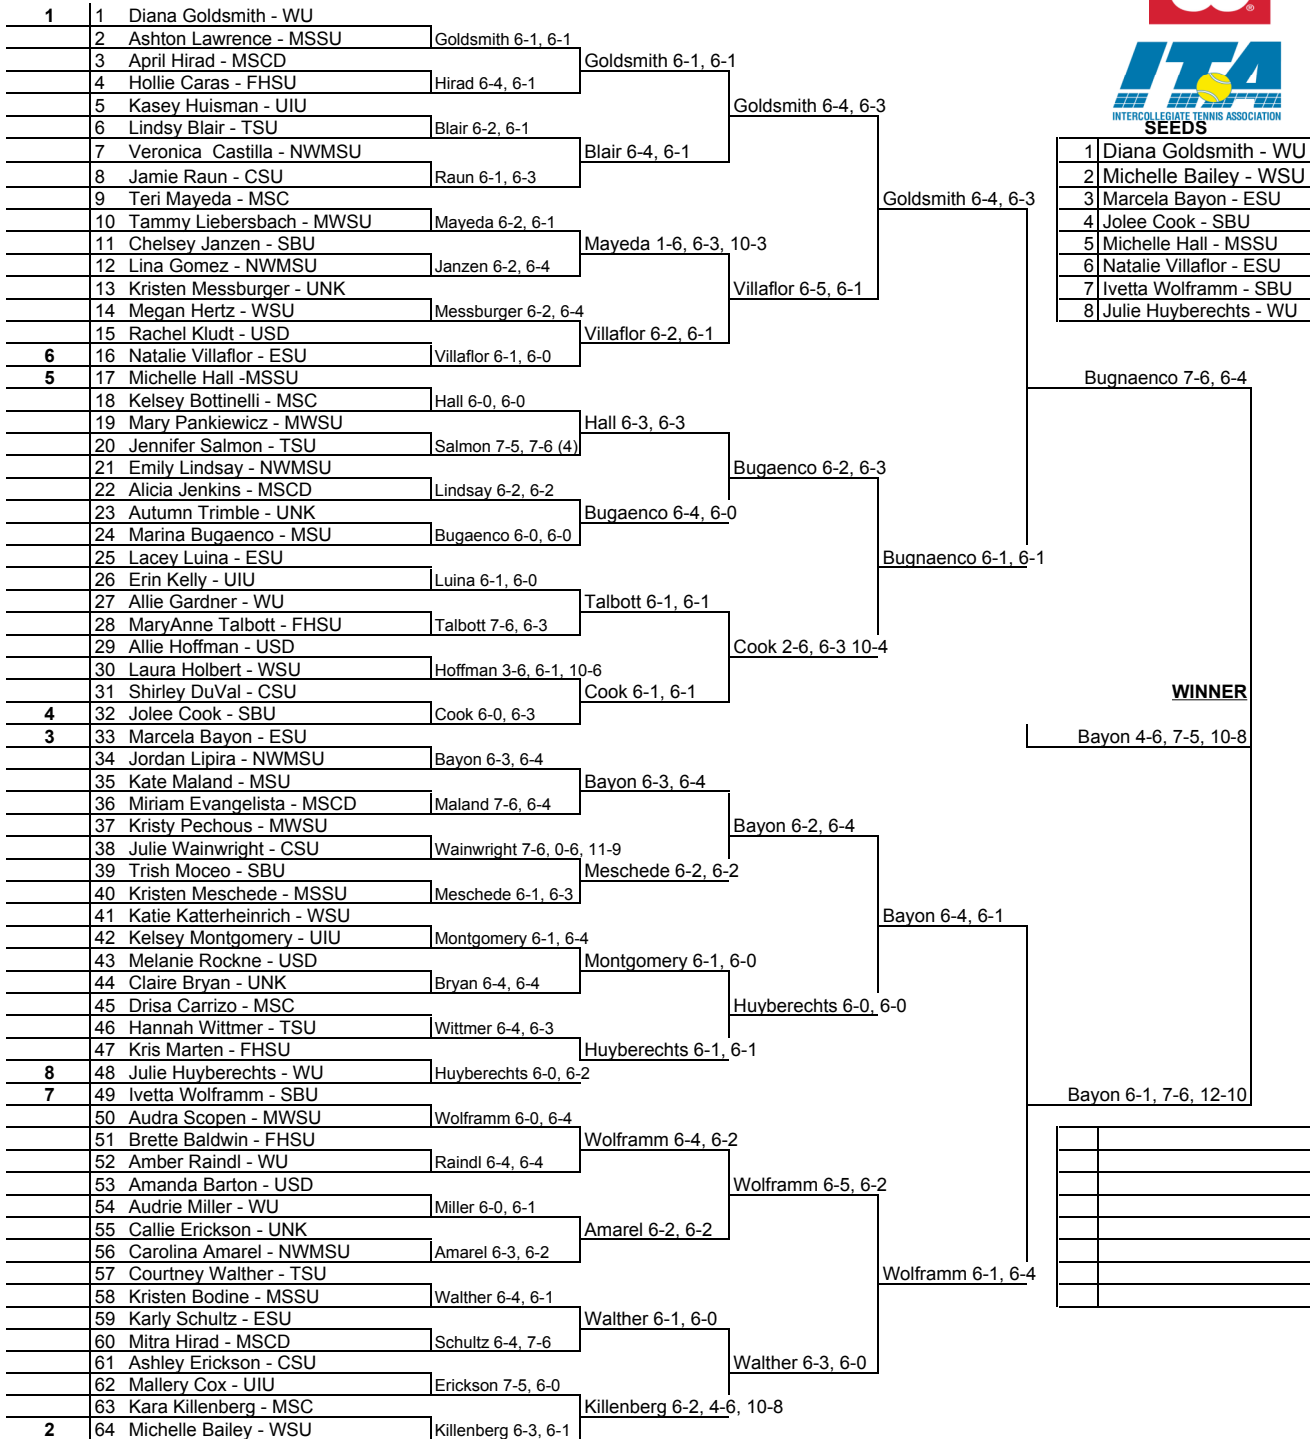

# NCAA DIVISION II WILSON/ITA NORTH CENTRAL SINGLES REGION CHAMPIONSHIPS

ADMINISTERED BY THE INTERCOLLEGIATE TENNIS ASSOCIATION

Hosted by Washburn University - Topeka, Kan. \* Sept. 22-24

1	Diana Goldsmith - WU
2	Michelle Bailey - WSU
3	Marcela Bayon - ESU
4	Jolee Cook - SBU
5	Michelle Hall - MSSU
6	Natalie Villafior - ESU
7	Ivetta Wolfram - SBU
8	Julie Huyberechts - WU

**WINNER**

Bayon 4-6, 7-5, 10-8